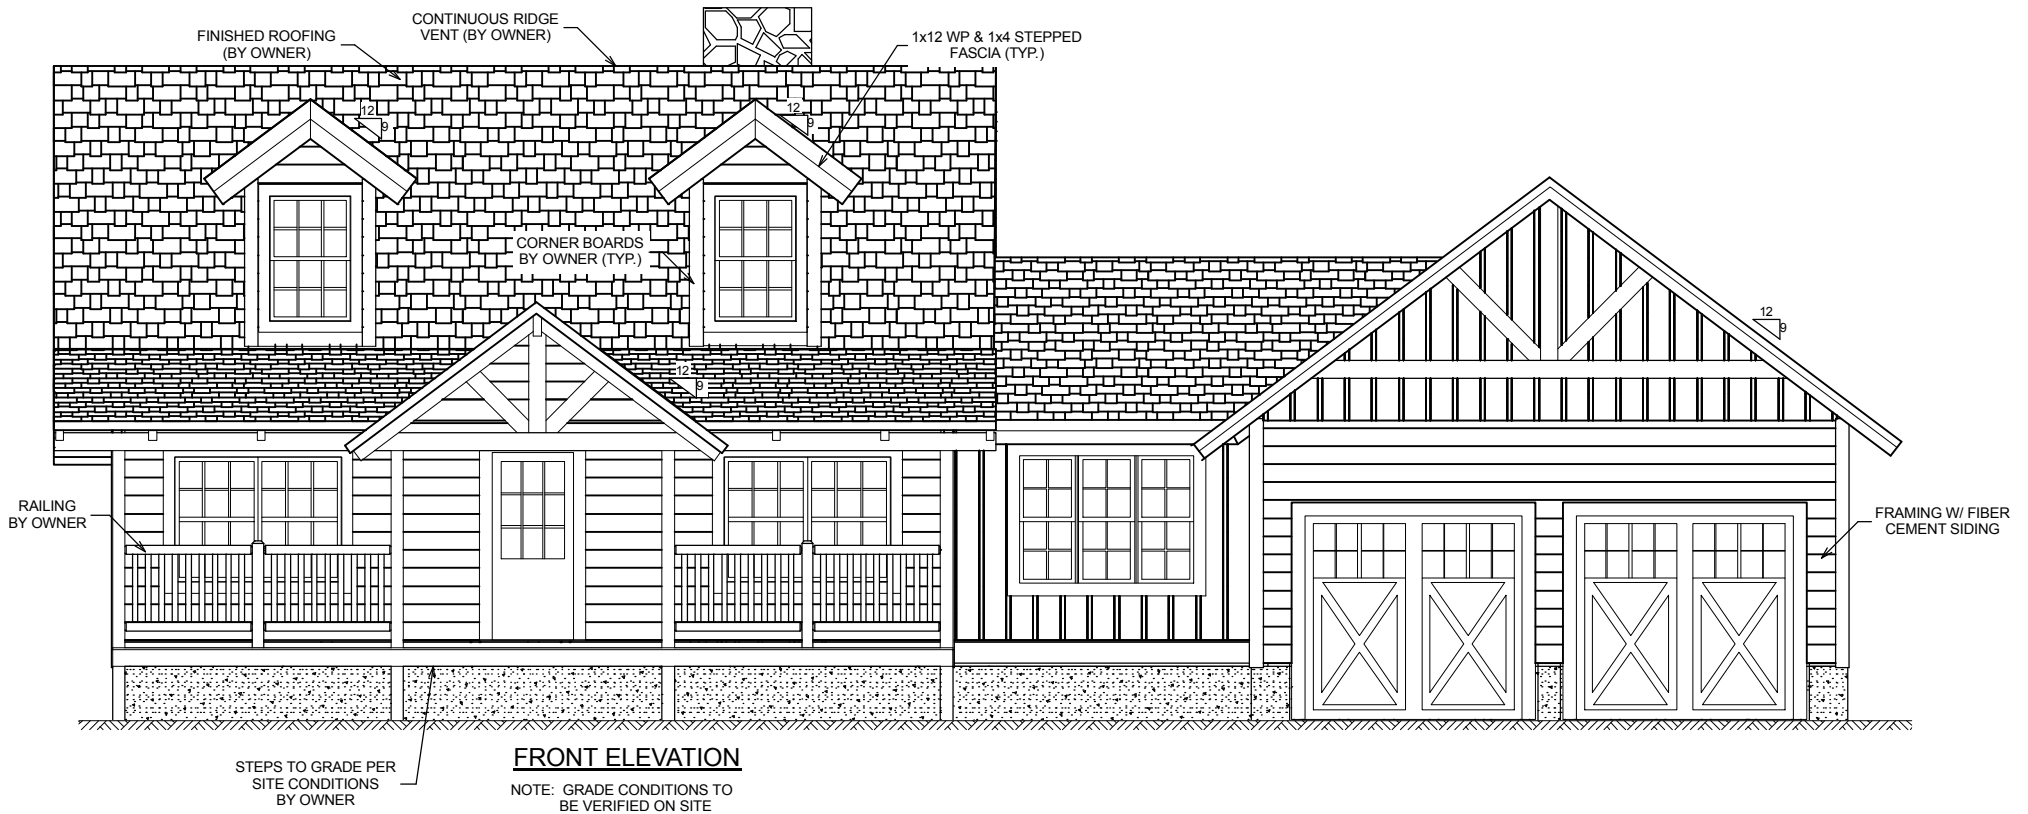

Copyrighted Home Plan ©2011
Natural Element Homes, LLC
1-866-618-6564