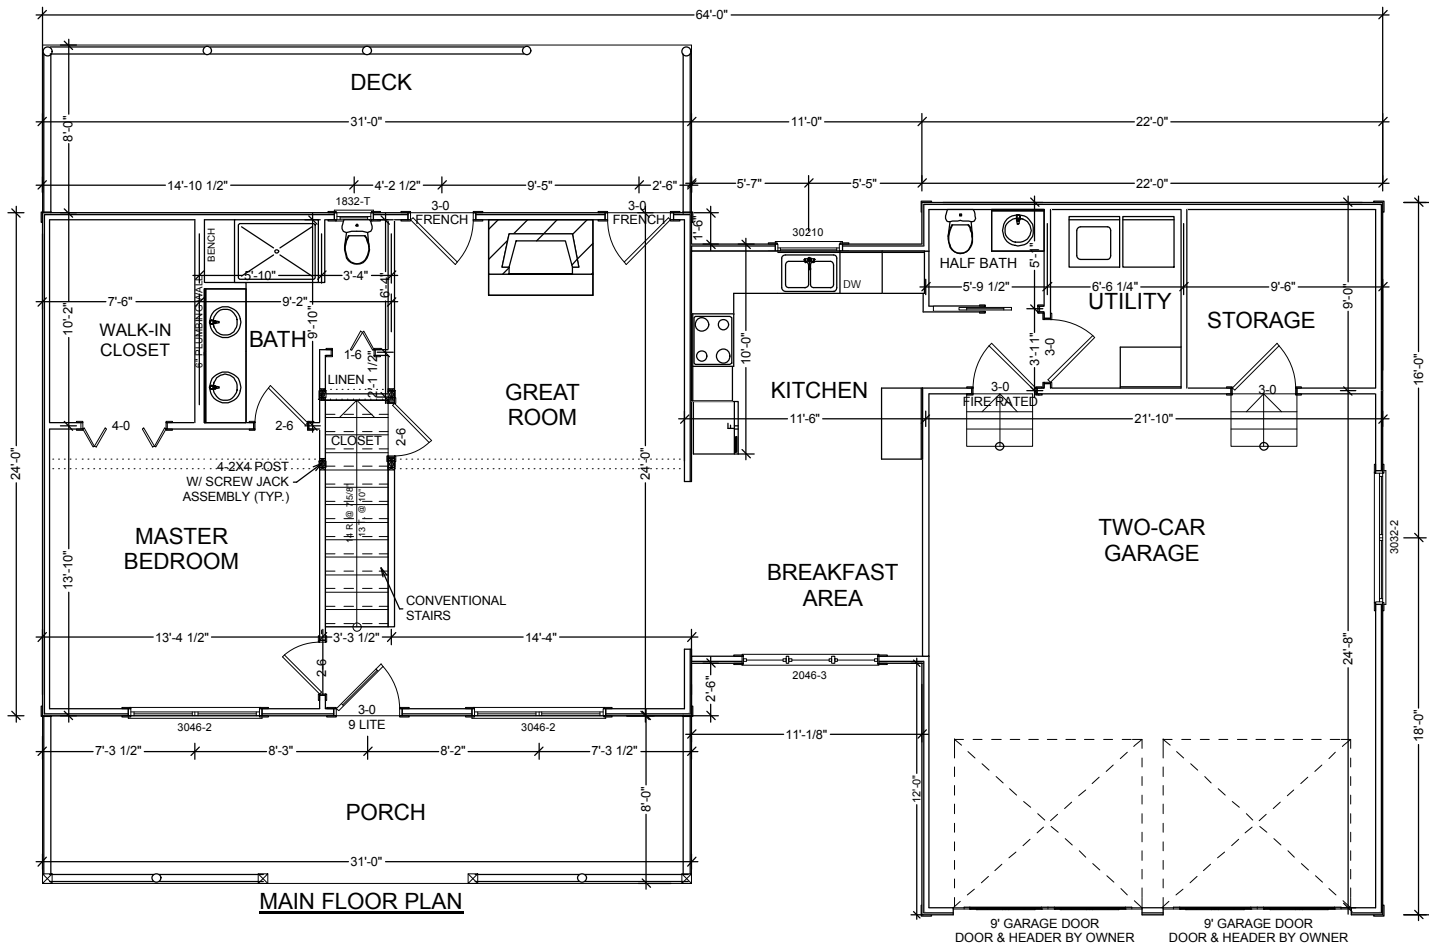

## THE **SAPPHIRE COTTAGE**

114 County Road 577 ◊ Englewood, Tennessee ◊ 1-866-618-6564 ◊ [www.NaturalElementHomes.com](http://www.NaturalElementHomes.com)

© 2011 Natural Element Homes, LLC

SQUARE FOOTAGE	
HEATED AREAS:	
FIRST FLOOR	1168
SECOND FLOOR	513
HEATED TOTAL	1681
UNHEATED AREAS:	
DECK/PORCH AREA	497