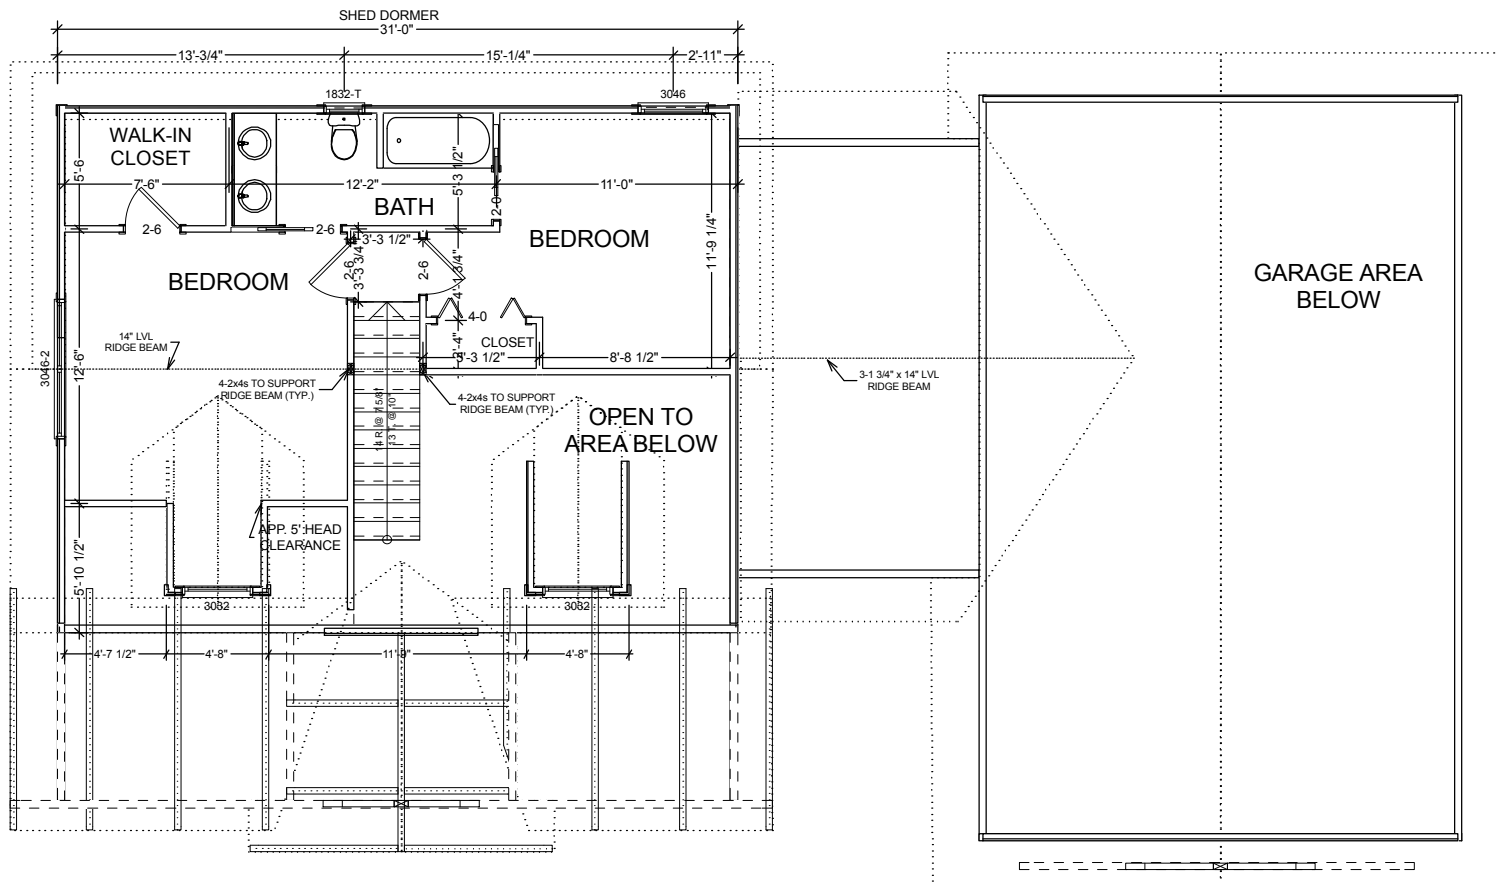

SECOND FLOOR PLAN

Copyrighted Home Plan ©2011
Natural Element Homes, LLC
1-866-618-6564